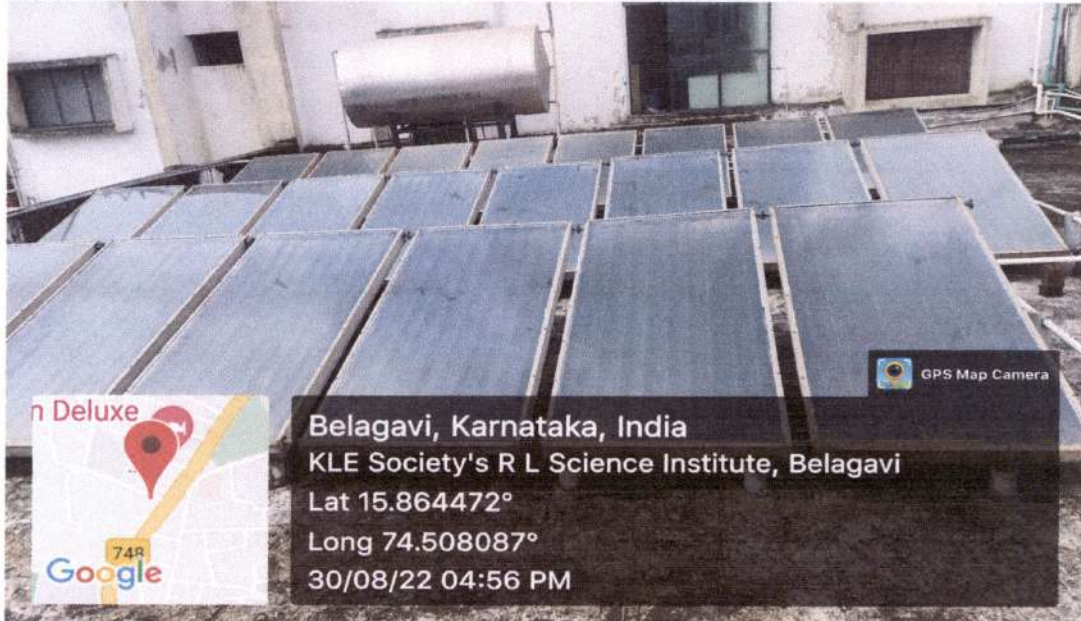

RAJA LAKHAMAGOUA SCIENCE INSTITUTE, BELAGAVI

Autonomous

Re-Accredited with 'A' grade by NAAC

Solar Panel

Solar water heater facility at Hostels

PRINCIPAL
R.L. Science Institute
BELAGAVI-590001

ಕೆ.ಎಲ್.ಇ. ಸಂಸ್ಥೆಯ
ರಾಜಾ ಲಖಮಗೌಡ ವಿಜ್ಞಾನ ಮಹಾವಿದ್ಯಾಲಯ, ಬೆಳಗಾವಿ
K.L.E. Society's
RAJA LAKHAMAGOUA SCIENCE INSTITUTE, BELAGAVI