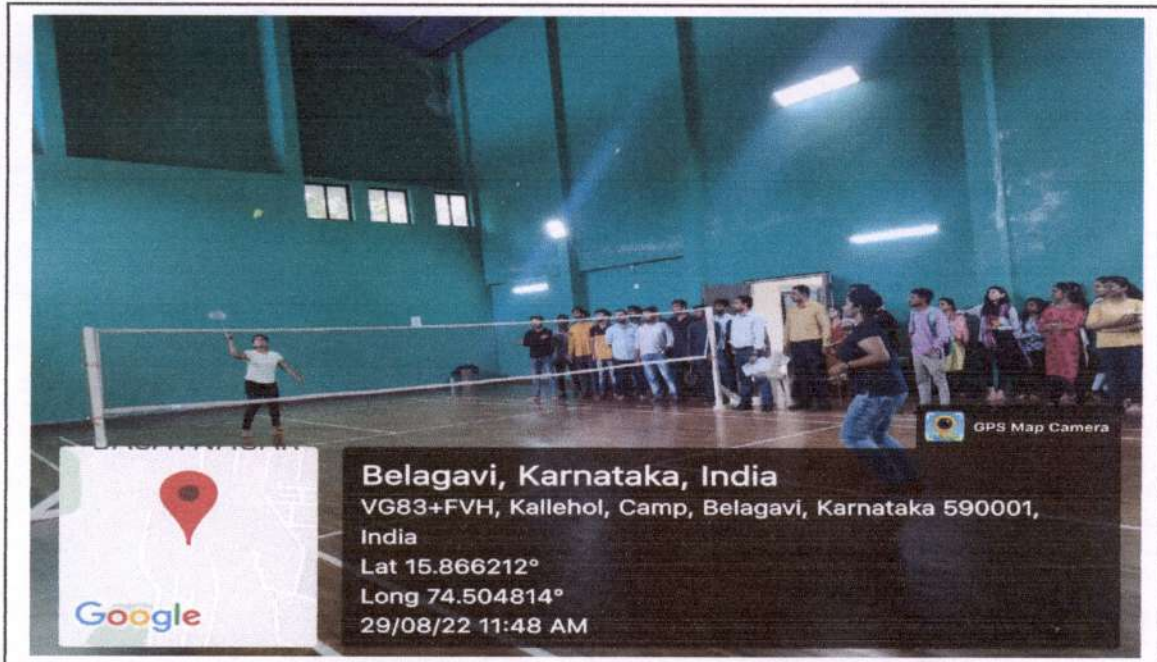

K.L.E. Society's

RAJA LAKHAMAGOUDA SCIENCE INSTITUTE, BELAGAVI

Autonomous

Re-Accredited with 'A' grade by NAAC

Sports Events

Table Tennis Event

Badminton Event

PRINCIPAL
R.L. Science Institute
BELAGAVI-590001