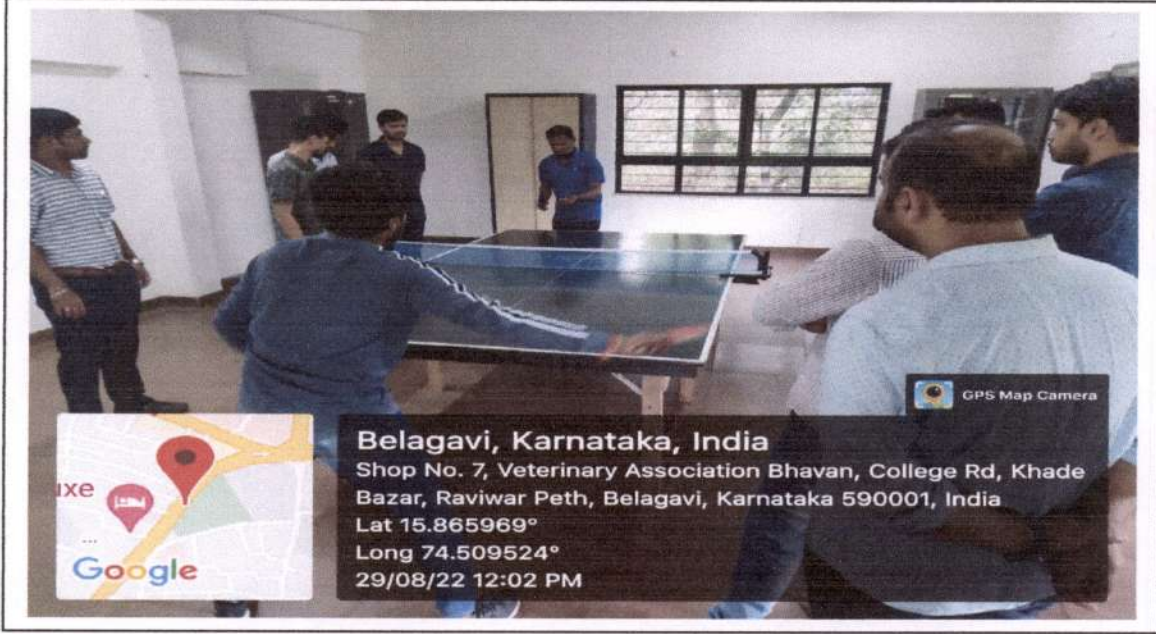

K.L.E. Society's

RAJA LAKHAMAGOUDA SCIENCE INSTITUTE, BELAGAVI

Autonomous

Re-Accredited with 'A' grade by NAAC

Sports Events

Table Tennis Event

Badminton Event

PRINCIPAL
R.L. Science Institute
BELAGAVI-590001